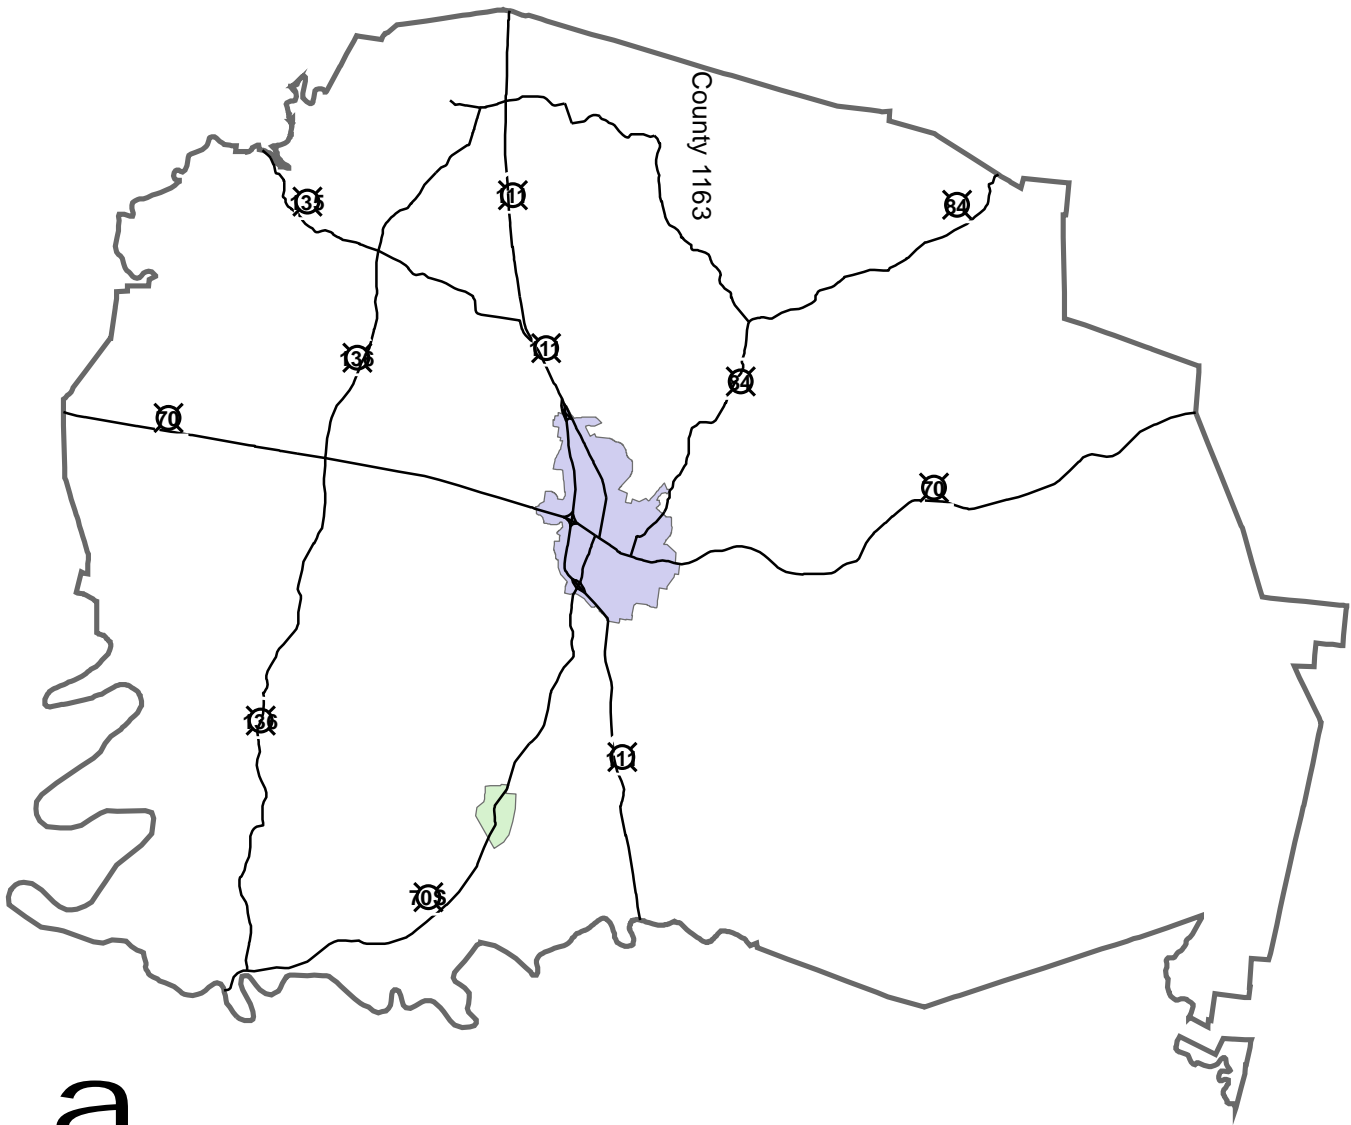

White County, Tennessee: Incorporated Areas and Major Highways

a

Legend

-  Sparta Corporate Boundary
-  Doyle Corporate Boundary
-  White County Boundary
-  Major Highways

Prepared by:
Dept. of Economic & Community Development
Local Planning Assistance Office - Upper
Cumberland Region. This map is not intended
for engineering use. This map was designed
for planimetric use only.